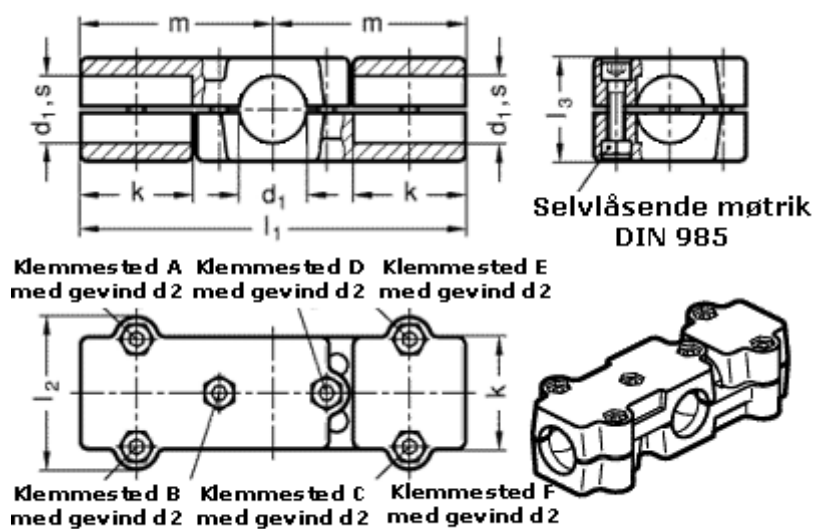

Article number: 20195B45762BL
Description: E+G double T-angel clamps
GN 195-B45-76-2-BL

Measures

d1 = B 45
d2 = M10
k = 76
l1 = 254
l2 = 98
l3 = 70
m = 127